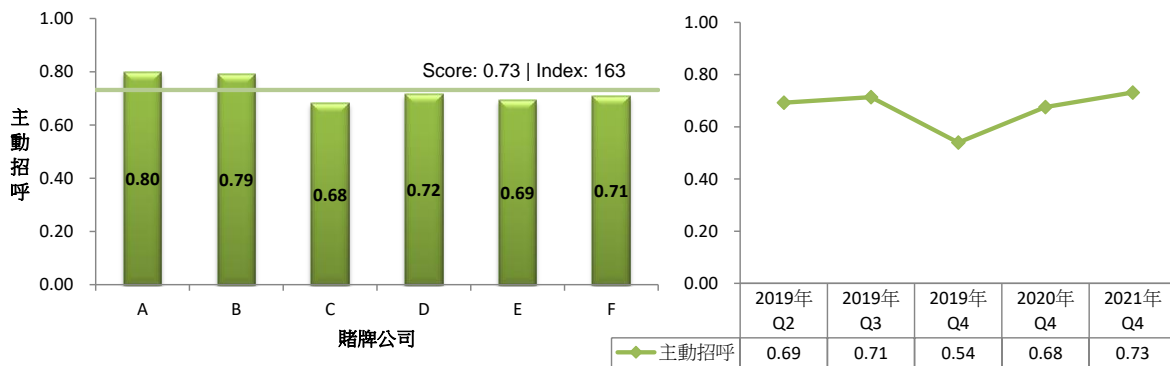

1. Overall Gaming Service Index (GSI)

Overall gaming score for 2021 Quarter 4 is 2.38 out of 3.50, index of 130 (based year 2013 at 100)

2. Smiling Index

Smiling score for 2021 Quarter 4 is 0.95 out of 1.50, index of 146 (based year 2013 at 100)

3. Proactiveness Index

Proactiveness score for 2021 Quarter 4 is 0.73 out of 1.00, index of 163 (based year 2013 at 100)

4. Tolerance Index

Tolerance score for 2021 Quarter 4 is 0.69 out of 1.00, index of 96 (based year 2013 at 100)