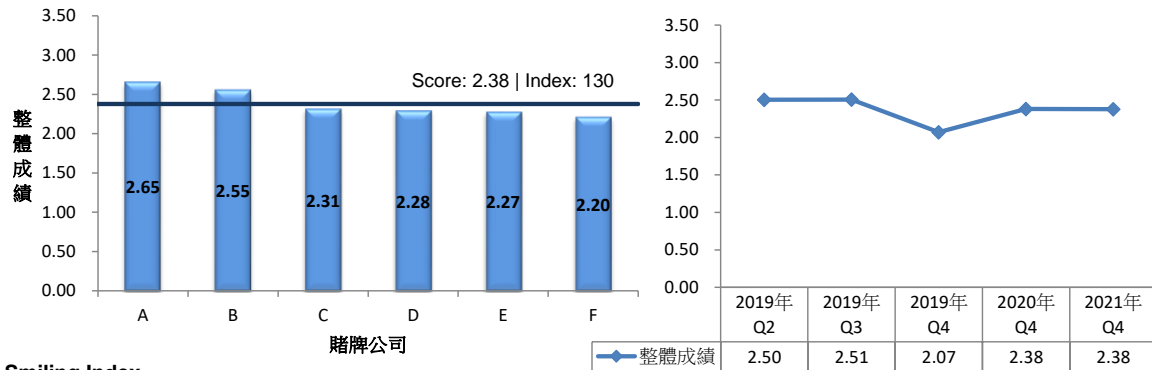

1. Overall Gaming Service Index (GSI)

Overall gaming score for 2021 Quarter 4 is 2.38 out of 3.50, index of 130 (based year 2013 at 100)

2. Smiling Index

Smiling score for 2021 Quarter 4 is 0.95 out of 1.50, index of 146 (based year 2013 at 100)

3. Proactiveness Index

Proactiveness score for 2021 Quarter 4 is 0.73 out of 1.00, index of 163 (based year 2013 at 100)

4. Tolerance Index

Tolerance score for 2021 Quarter 4 is 0.69 out of 1.00, index of 96 (based year 2013 at 100)