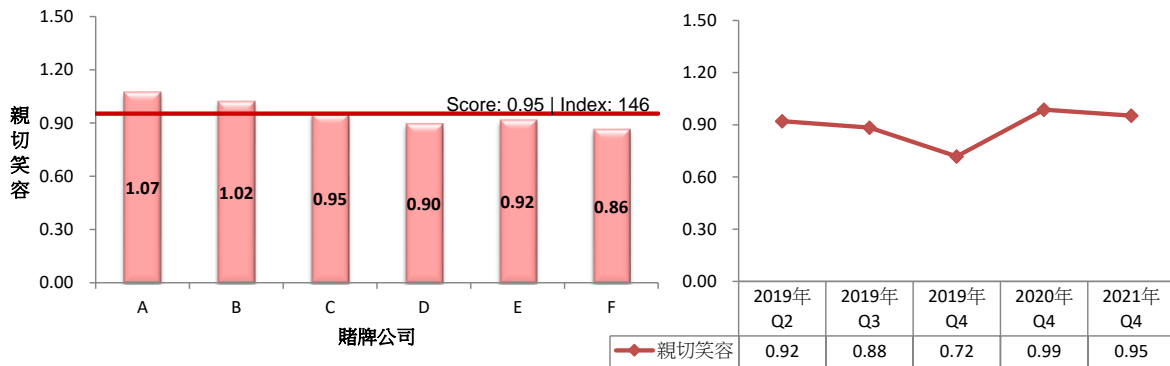

1. Overall Gaming Service Index (GSI)

Overall gaming score for 2021 Quarter 4 is 2.38 out of 3.50, index of 130 (based year 2013 at 100)

2. Smiling Index

Smiling score for 2021 Quarter 4 is 0.95 out of 1.50, index of 146 (based year 2013 at 100)

3. Proactiveness Index

Proactiveness score for 2021 Quarter 4 is 0.73 out of 1.00, index of 163 (based year 2013 at 100)

4. Tolerance Index

Tolerance score for 2021 Quarter 4 is 0.69 out of 1.00, index of 96 (based year 2013 at 100)