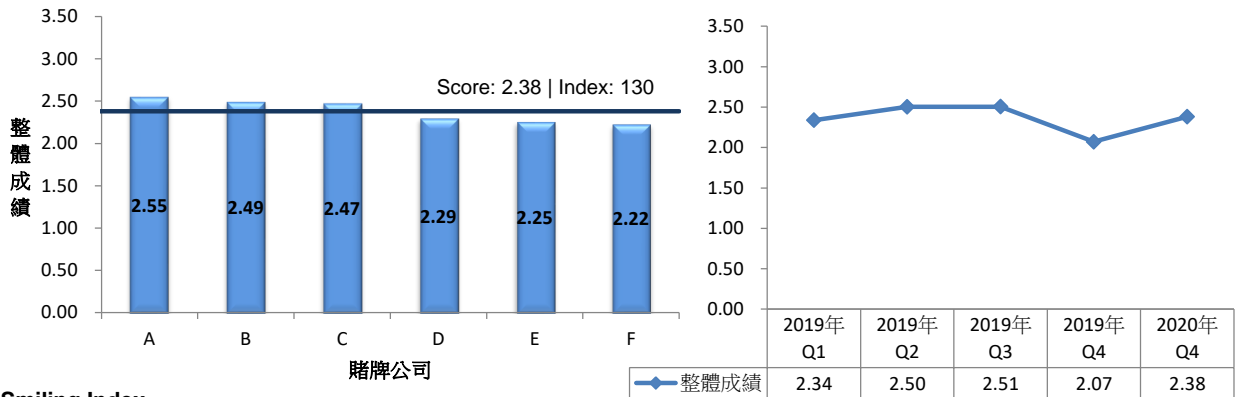

#### 1. Overall Gaming Service Index (GSI)

Overall gaming score for 2020 Quarter 4 is 2.38 out of 3.50, index of 130 (based year 2013 at 100)

#### 2. Smiling Index

Smiling score for 2020 Quarter 4 is 0.99 out of 1.50, index of 151 (based year 2013 at 100)