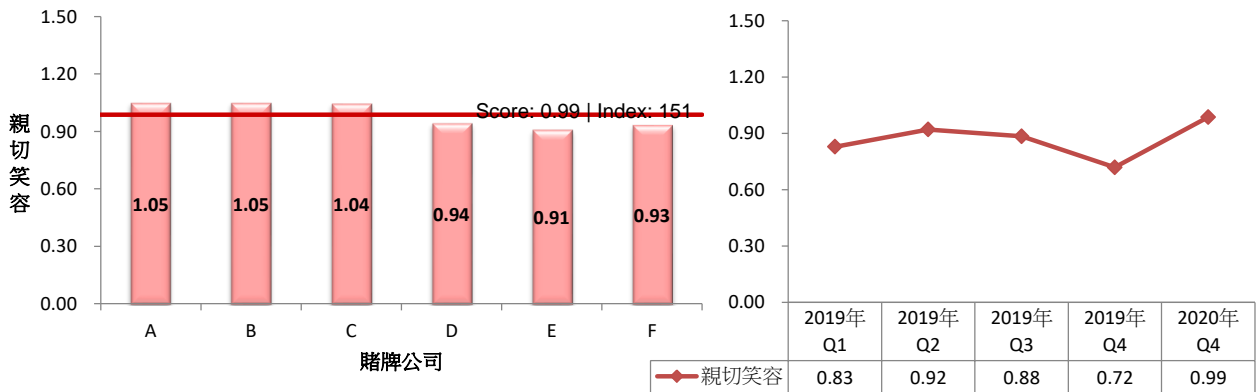

#### 1. Overall Gaming Service Index (GSI)

Overall gaming score for 2020 Quarter 4 is 2.38 out of 3.50, index of 130 (based year 2013 at 100)

#### 2. Smiling Index

Smiling score for 2020 Quarter 4 is 0.99 out of 1.50, index of 151 (based year 2013 at 100)