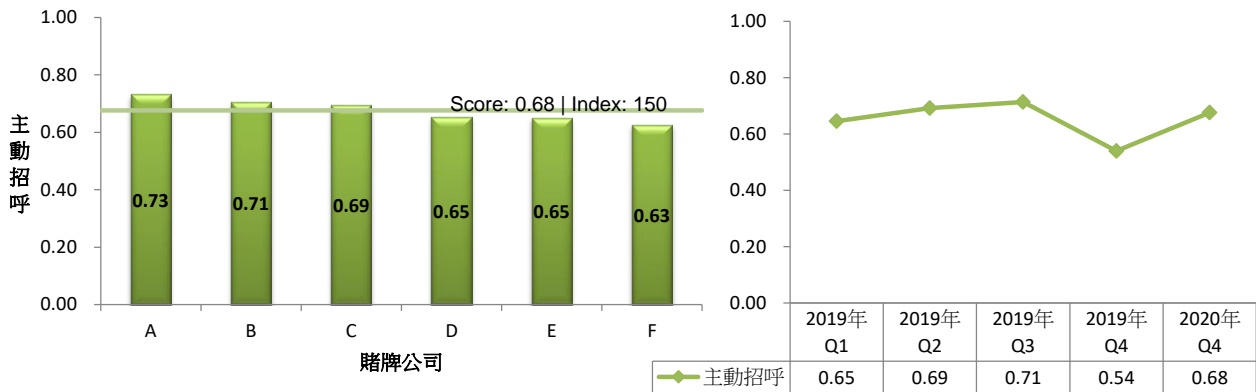

3. Proactiveness Index

Proactiveness score for 2020 Quarter 4 is 0.68 out of 1.00, index of 150 (based year 2013 at 100)