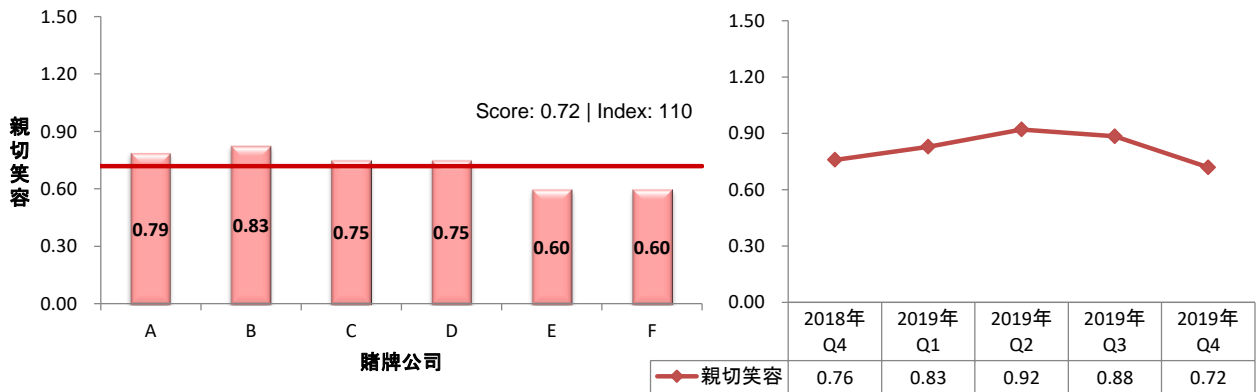

#### 1. Overall Gaming Service Index (GSI)

Overall gaming score for 2019 Quarter 4 is 2.07 out of 3.50, index of 113 (based year 2013 at 100)

#### 2. Smiling Index

Smiling score for 2019 Quarter 4 is 0.72 out of 1.50, index of 110 (based year 2013 at 100)

#### 3. Proactiveness Index

Proactiveness score for 2019 Quarter 4 is 0.54 out of 1.00, index of 120 (based year 2013 at 100)