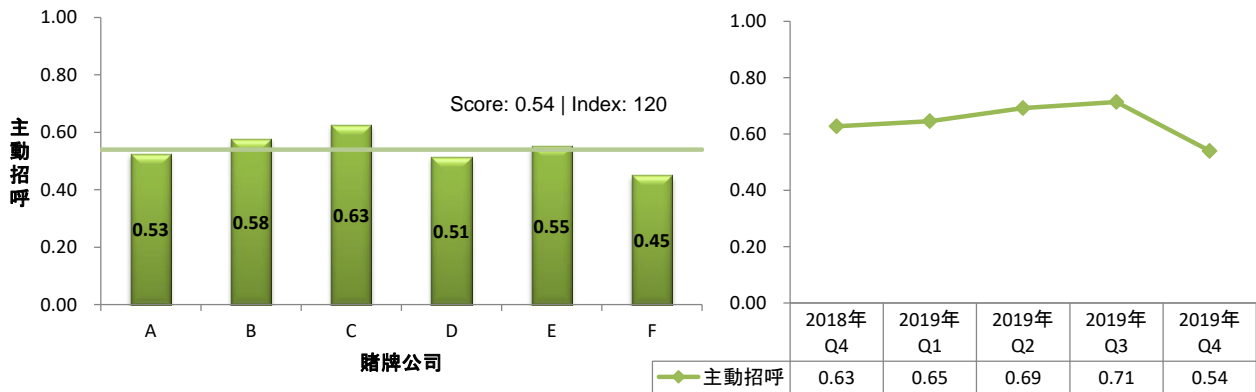

3. Proactiveness Index

Proactiveness score for 2019 Quarter 4 is 0.54 out of 1.00, index of 120 (based year 2013 at 100)