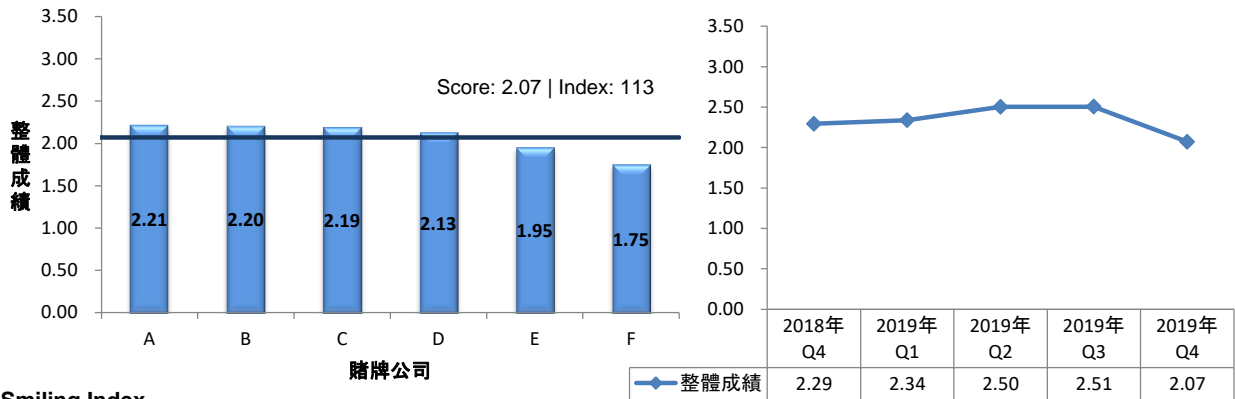

#### 1. Overall Gaming Service Index (GSI)

Overall gaming score for 2019 Quarter 4 is 2.07 out of 3.50, index of 113 (based year 2013 at 100)

#### 2. Smiling Index

Smiling score for 2019 Quarter 4 is 0.72 out of 1.50, index of 110 (based year 2013 at 100)