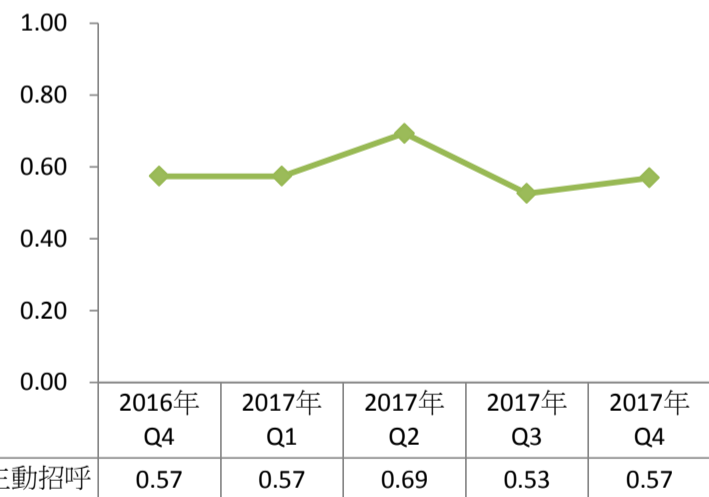

1. Overall Gaming Service Index (GSI)

Overall gaming score for 2017 Quarter 4 is 2.37 out of 3.50, index of 130 (based year 2013 at 100)

2. Smiling Index

Smiling score for 2017 Quarter 4 is 0.92 out of 1.50, index of 141 (based year 2013 at 100)

3. Proactiveness Index

Proactiveness score for 2017 Quarter 4 is 0.57 out of 1.00, index of 126 (based year 2013 at 100)

4. Tolerance Index

Tolerance score for 2017 Quarter 4 is 0.87 out of 1.00, index of 121 (based year 2013 at 100)