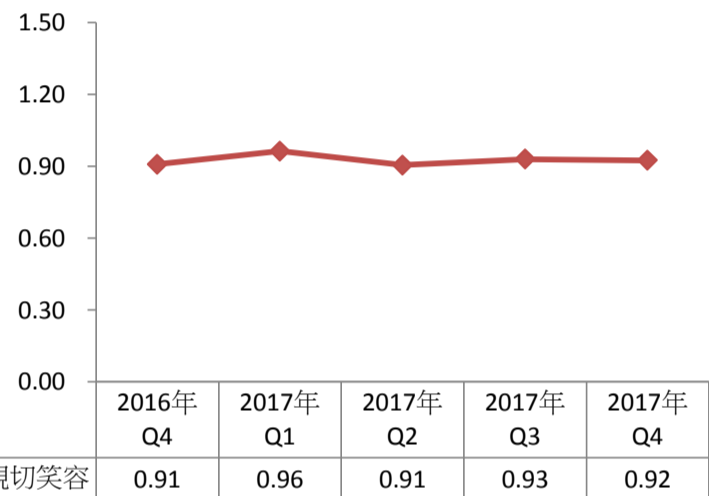

1. Overall Gaming Service Index (GSI)

Overall gaming score for 2017 Quarter 4 is 2.37 out of 3.50, index of 130 (based year 2013 at 100)

2. Smiling Index

Smiling score for 2017 Quarter 4 is 0.92 out of 1.50, index of 141 (based year 2013 at 100)

3. Proactiveness Index

Proactiveness score for 2017 Quarter 4 is 0.57 out of 1.00, index of 126 (based year 2013 at 100)

4. Tolerance Index

Tolerance score for 2017 Quarter 4 is 0.87 out of 1.00, index of 121 (based year 2013 at 100)