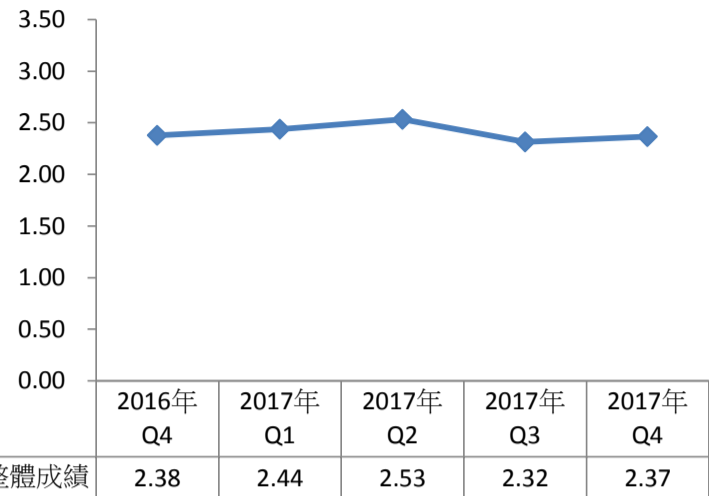

1. Overall Gaming Service Index (GSI)

Overall gaming score for 2017 Quarter 4 is 2.37 out of 3.50, index of 130 (based year 2013 at 100)

2. Smiling Index

Smiling score for 2017 Quarter 4 is 0.92 out of 1.50, index of 141 (based year 2013 at 100)

3. Proactiveness Index

Proactiveness score for 2017 Quarter 4 is 0.57 out of 1.00, index of 126 (based year 2013 at 100)

4. Tolerance Index

Tolerance score for 2017 Quarter 4 is 0.87 out of 1.00, index of 121 (based year 2013 at 100)