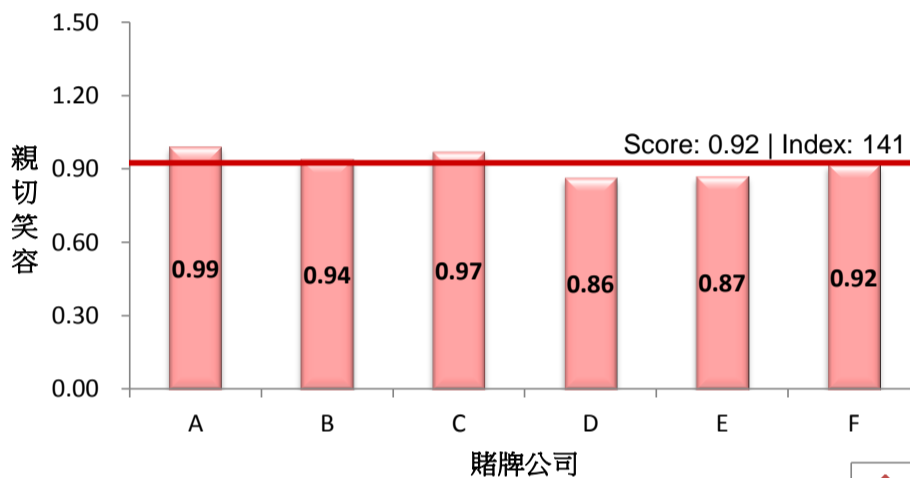

1. Overall Gaming Service Index (GSI)

Overall gaming score for 2017 Quarter 4 is 2.37 out of 3.50, index of 130 (based year 2013 at 100)

2. Smiling Index

Smiling score for 2017 Quarter 4 is 0.92 out of 1.50, index of 141 (based year 2013 at 100)

3. Proactiveness Index

Proactiveness score for 2017 Quarter 4 is 0.57 out of 1.00, index of 126 (based year 2013 at 100)

4. Tolerance Index

Tolerance score for 2017 Quarter 4 is 0.87 out of 1.00, index of 121 (based year 2013 at 100)