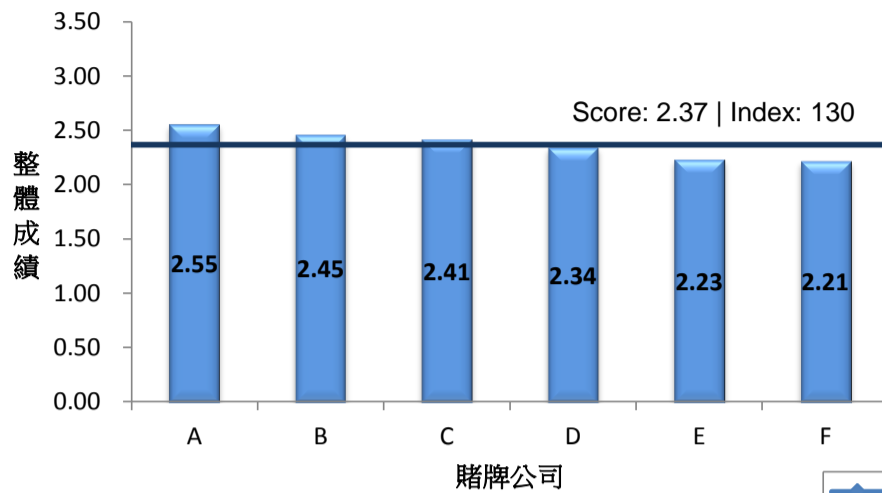

1. Overall Gaming Service Index (GSI)

Overall gaming score for 2017 Quarter 4 is 2.37 out of 3.50, index of 130 (based year 2013 at 100)

2. Smiling Index

Smiling score for 2017 Quarter 4 is 0.92 out of 1.50, index of 141 (based year 2013 at 100)

3. Proactiveness Index

Proactiveness score for 2017 Quarter 4 is 0.57 out of 1.00, index of 126 (based year 2013 at 100)

4. Tolerance Index

Tolerance score for 2017 Quarter 4 is 0.87 out of 1.00, index of 121 (based year 2013 at 100)