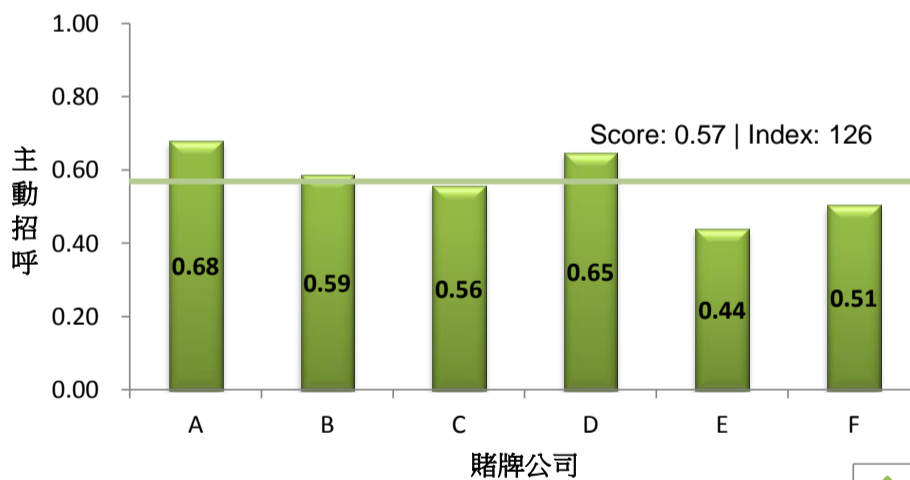

1. Overall Gaming Service Index (GSI)

Overall gaming score for 2017 Quarter 4 is 2.37 out of 3.50, index of 130 (based year 2013 at 100)

2. Smiling Index

Smiling score for 2017 Quarter 4 is 0.92 out of 1.50, index of 141 (based year 2013 at 100)

3. Proactiveness Index

Proactiveness score for 2017 Quarter 4 is 0.57 out of 1.00, index of 126 (based year 2013 at 100)

4. Tolerance Index

Tolerance score for 2017 Quarter 4 is 0.87 out of 1.00, index of 121 (based year 2013 at 100)